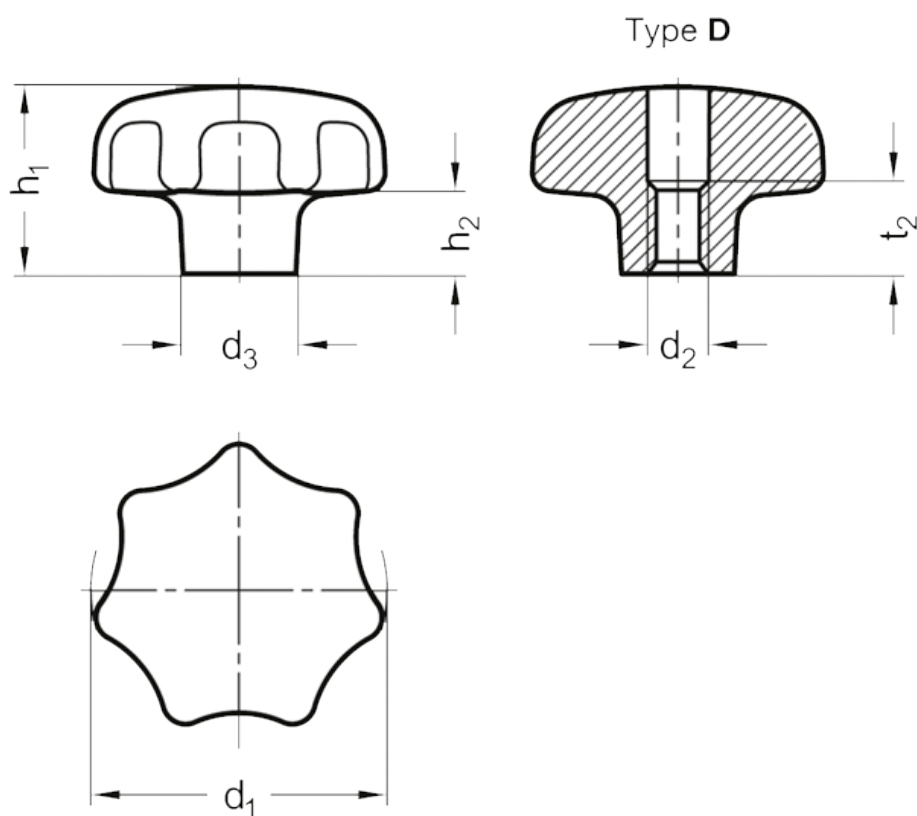

Article number: 206336A432M6DPL

Description: E+G Star knob GN 6336-A4-32-M6-D-PL  
Polished

## Measures

d1	= 32
d2	= M 6
d3	= 12
h1	= 20
h2	= 9
t2	= 10
Weight in (g)	= 54